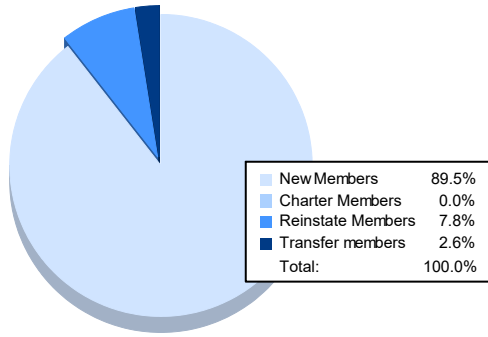

Year	New Clubs	Dropped Clubs	Gain/ Loss Clubs	New Members	Charter Members	Reinstate Members	Transfer Members	Total Member Added	Total Members Dropped	Gain/ Loss Members
2016-2017	0	1	-1	126	2	9	6	143	202	-59
2017-2018	0	2	-2	93	1	15	3	112	189	-77
2018-2019	0	1	-1	91	2	4	9	106	145	-39
2019-2020	0	0	0	99	0	7	13	119	144	-25
2020-2021	0	3	-3	137	0	12	4	153	179	-26
<b>Average</b>	<b>0</b>	<b>1</b>	<b>-1</b>	<b>109</b>	<b>1</b>	<b>9</b>	<b>7</b>	<b>127</b>	<b>172</b>	<b>-45</b>

### Membership Composition June 2021 Cumulative