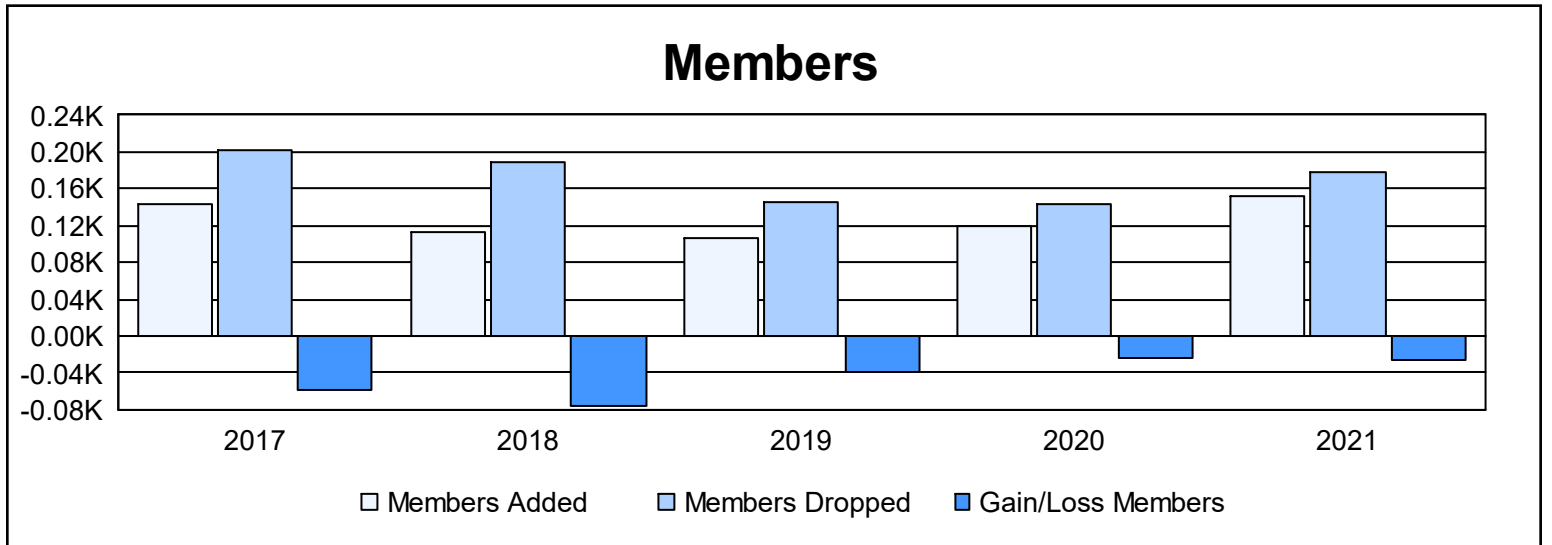

Year	New Clubs	Dropped Clubs	Gain/ Loss Clubs	New Members	Charter Members	Reinstate Members	Transfer Members	Total Member Added	Total Members Dropped	Gain/ Loss Members
2016-2017	0	1	-1	126	2	9	6	143	202	-59
2017-2018	0	2	-2	93	1	15	3	112	189	-77
2018-2019	0	1	-1	91	2	4	9	106	145	-39
2019-2020	0	0	0	99	0	7	13	119	144	-25
2020-2021	0	3	-3	137	0	12	4	153	179	-26
<b>Average</b>	<b>0</b>	<b>1</b>	<b>-1</b>	<b>109</b>	<b>1</b>	<b>9</b>	<b>7</b>	<b>127</b>	<b>172</b>	<b>-45</b>

### Membership Composition June 2021 Cumulative