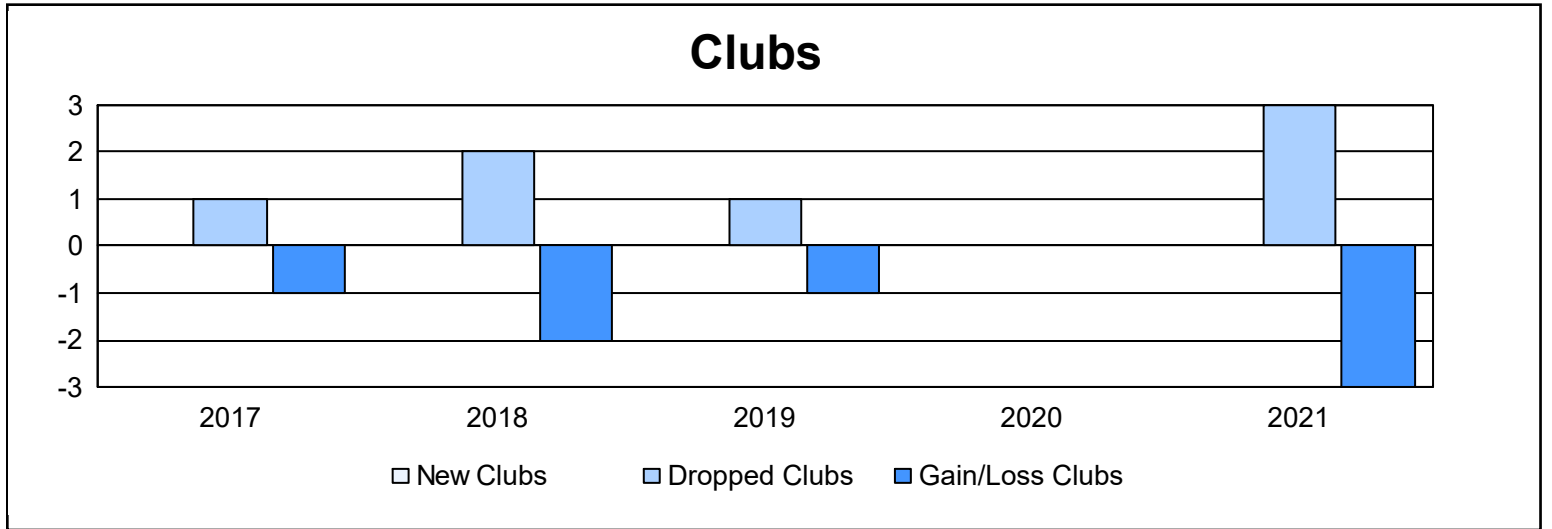

Year	New Clubs	Dropped Clubs	Gain/ Loss Clubs	New Members	Charter Members	Reinstate Members	Transfer Members	Total Member Added	Total Members Dropped	Gain/ Loss Members
2016-2017	0	1	-1	126	2	9	6	143	202	-59
2017-2018	0	2	-2	93	1	15	3	112	189	-77
2018-2019	0	1	-1	91	2	4	9	106	145	-39
2019-2020	0	0	0	99	0	7	13	119	144	-25
2020-2021	0	3	-3	137	0	12	4	153	179	-26
<b>Average</b>	<b>0</b>	<b>1</b>	<b>-1</b>	<b>109</b>	<b>1</b>	<b>9</b>	<b>7</b>	<b>127</b>	<b>172</b>	<b>-45</b>

### Membership Composition June 2021 Cumulative